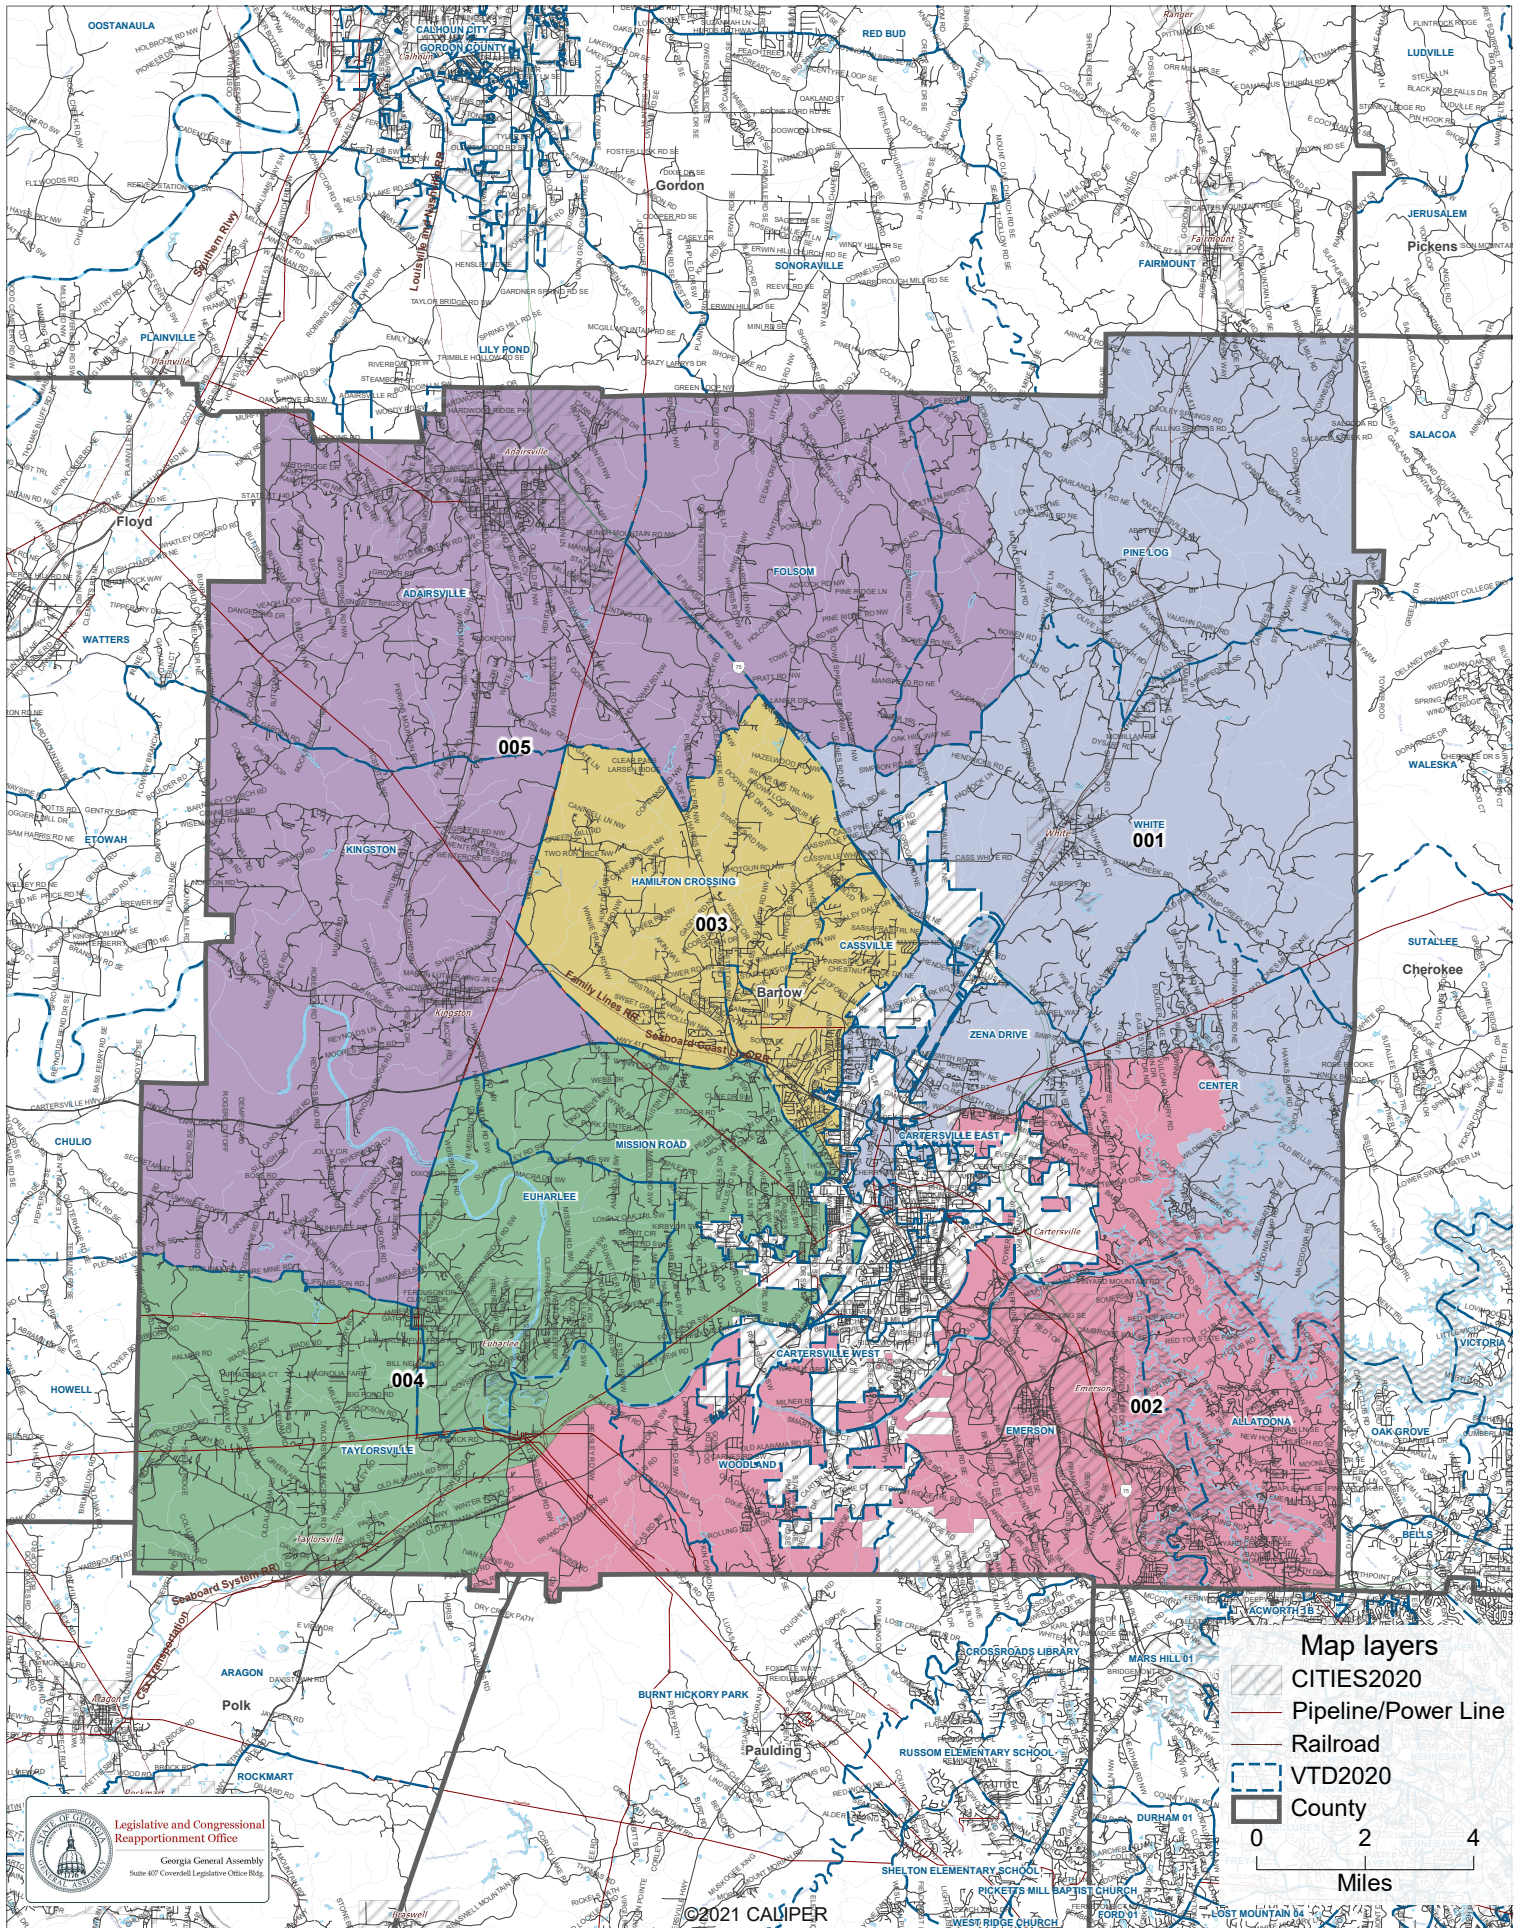

Bartow County School Board Districts - 2023

Map layers

- CITIES2020
- Pipeline/Power Line
- Railroad
- VTD2020
- County

0 2 4
Miles

Legislative and Congressional
Reapportionment Office
Georgia General Assembly
Suite 407 Coverdell Legislative Office Bldg.